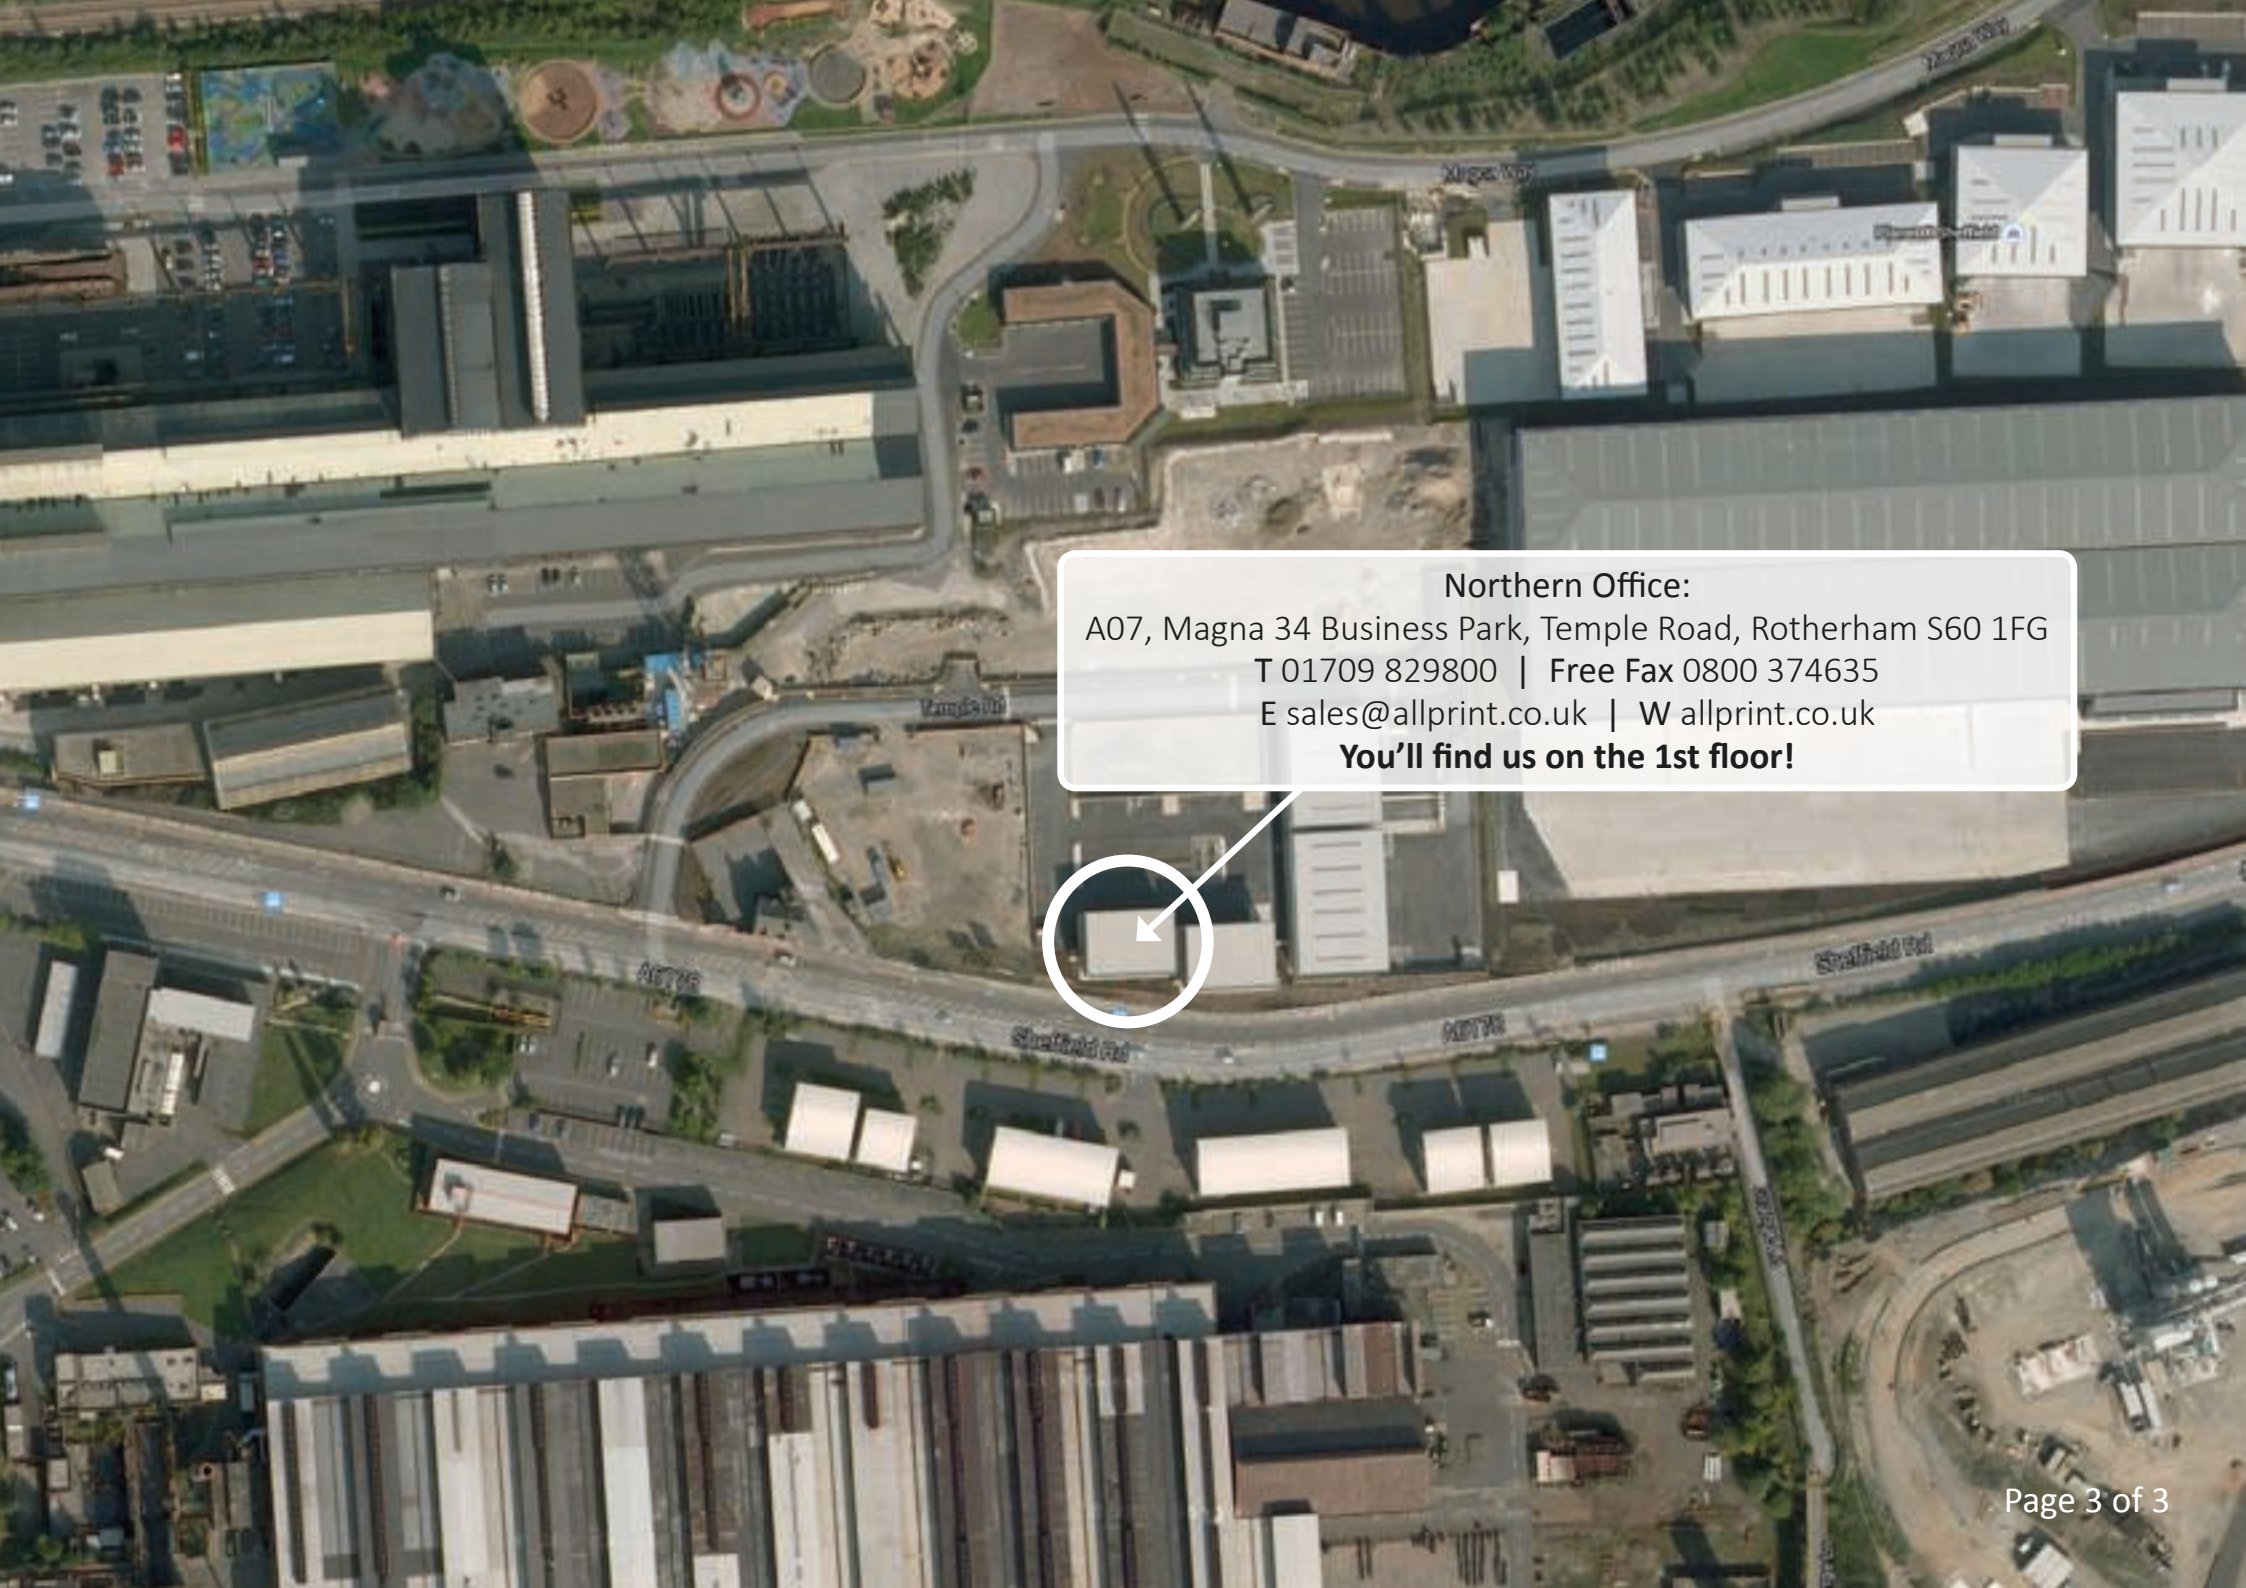

Northern Office:
A07, Magna 34 Business Park, Temple Road, Rotherham S60 1FG
T 01709 829800 | Free Fax 0800 374635
E sales@allprint.co.uk | W allprint.co.uk
You'll find us on the 1st floor!