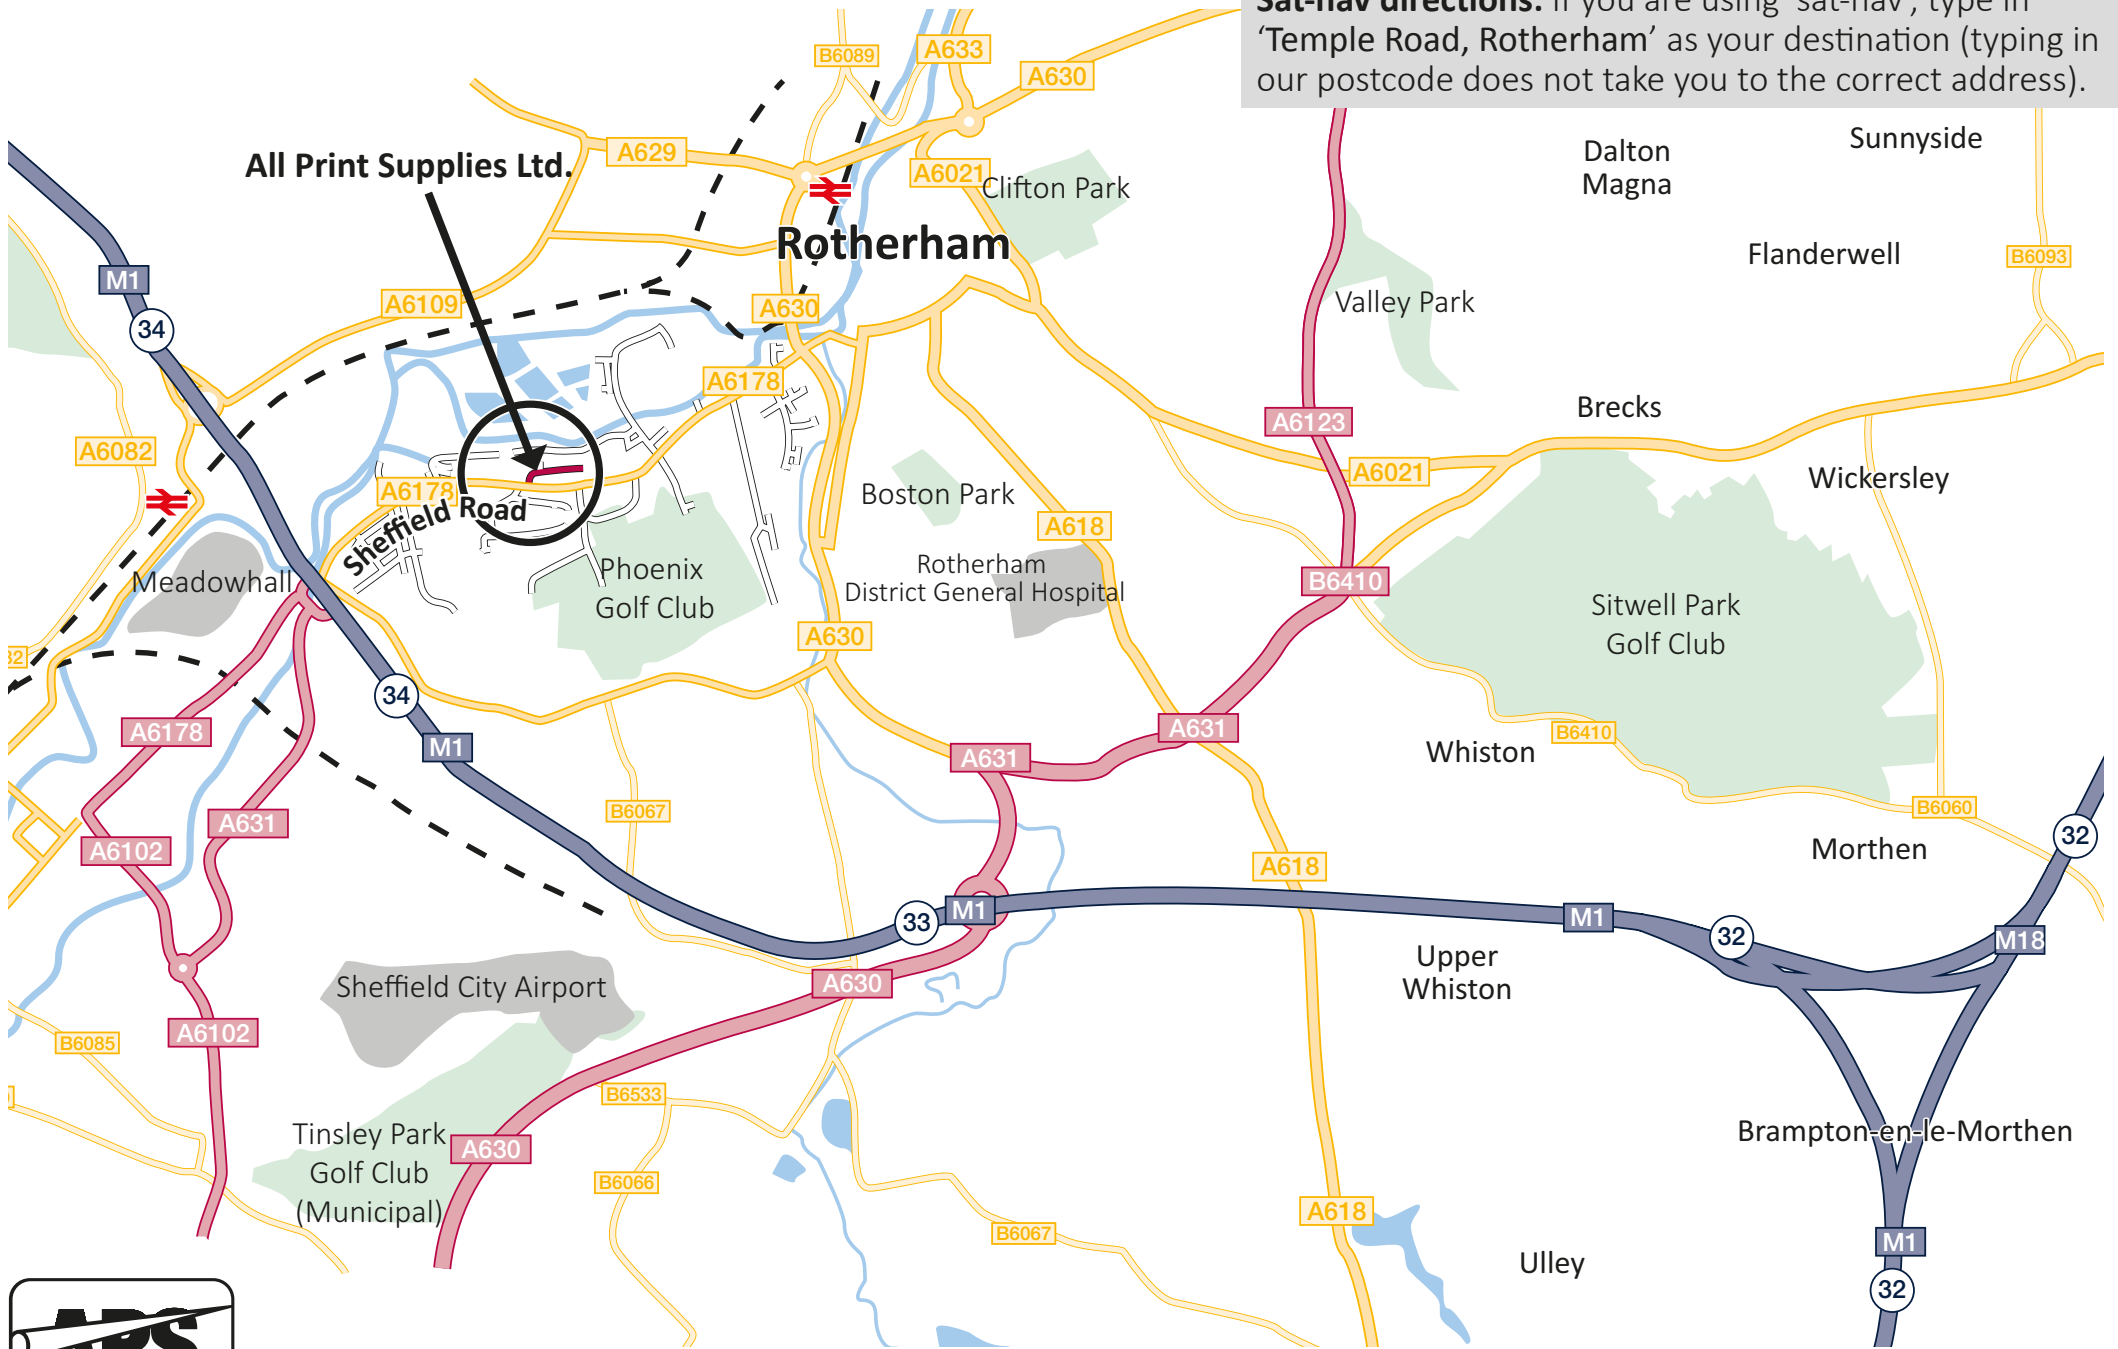

Sat-nav directions: If you are using 'sat-nav', type in 'Temple Road, Rotherham' as your destination (typing in our postcode does not take you to the correct address).

All Print Supplies Ltd.

Rotherham

Sheffield Road

Driving

Directions from the M1- Juntion 34, Rotherham

1. Head southeast on M1 toward Exit 34 (1.0 mile)
2. At junction 34, take the A6109 exit to Sheffield (Meadowhall)/Rotherham (0.3 miles)
3. At the roundabout, take the 3rd exit toward Sheffield/Tinsley/A631 (0.7 miles)
4. At the roundabout, take the 1st exit onto Sheffield Rd/A6178 heading to Rotherham (0.8 miles)
5. Turn left at Temple Rd (82 feet)
6. Arrive at Andersons, Temple Rd, Rotherham.

From Rotherham train station

The nearest train station is located at Rotherham Central Railway Station (S60 1QH).

Walking

Approx 37 mins away if walking (not recommended as this route may be missing sidewalks or pedestrian paths).

1. Head northeast on Central Rd toward Bridge St (98 feet)
2. Turn left at Bridge St (141 feet)
3. Continue onto College Rd (0.1 miles)
4. At the roundabout, take the 1st exit onto Centenary Way/A630
Go through 1 roundabout (0.6 miles)
5. At Sheffield Road, take the 3rd exit onto Sheffield Road/A6178
Go through 2 roundabouts (1.1 miles)
6. Turn right at Temple Road (82 feet)
7. Arrive at Temple Road, Rotherham.